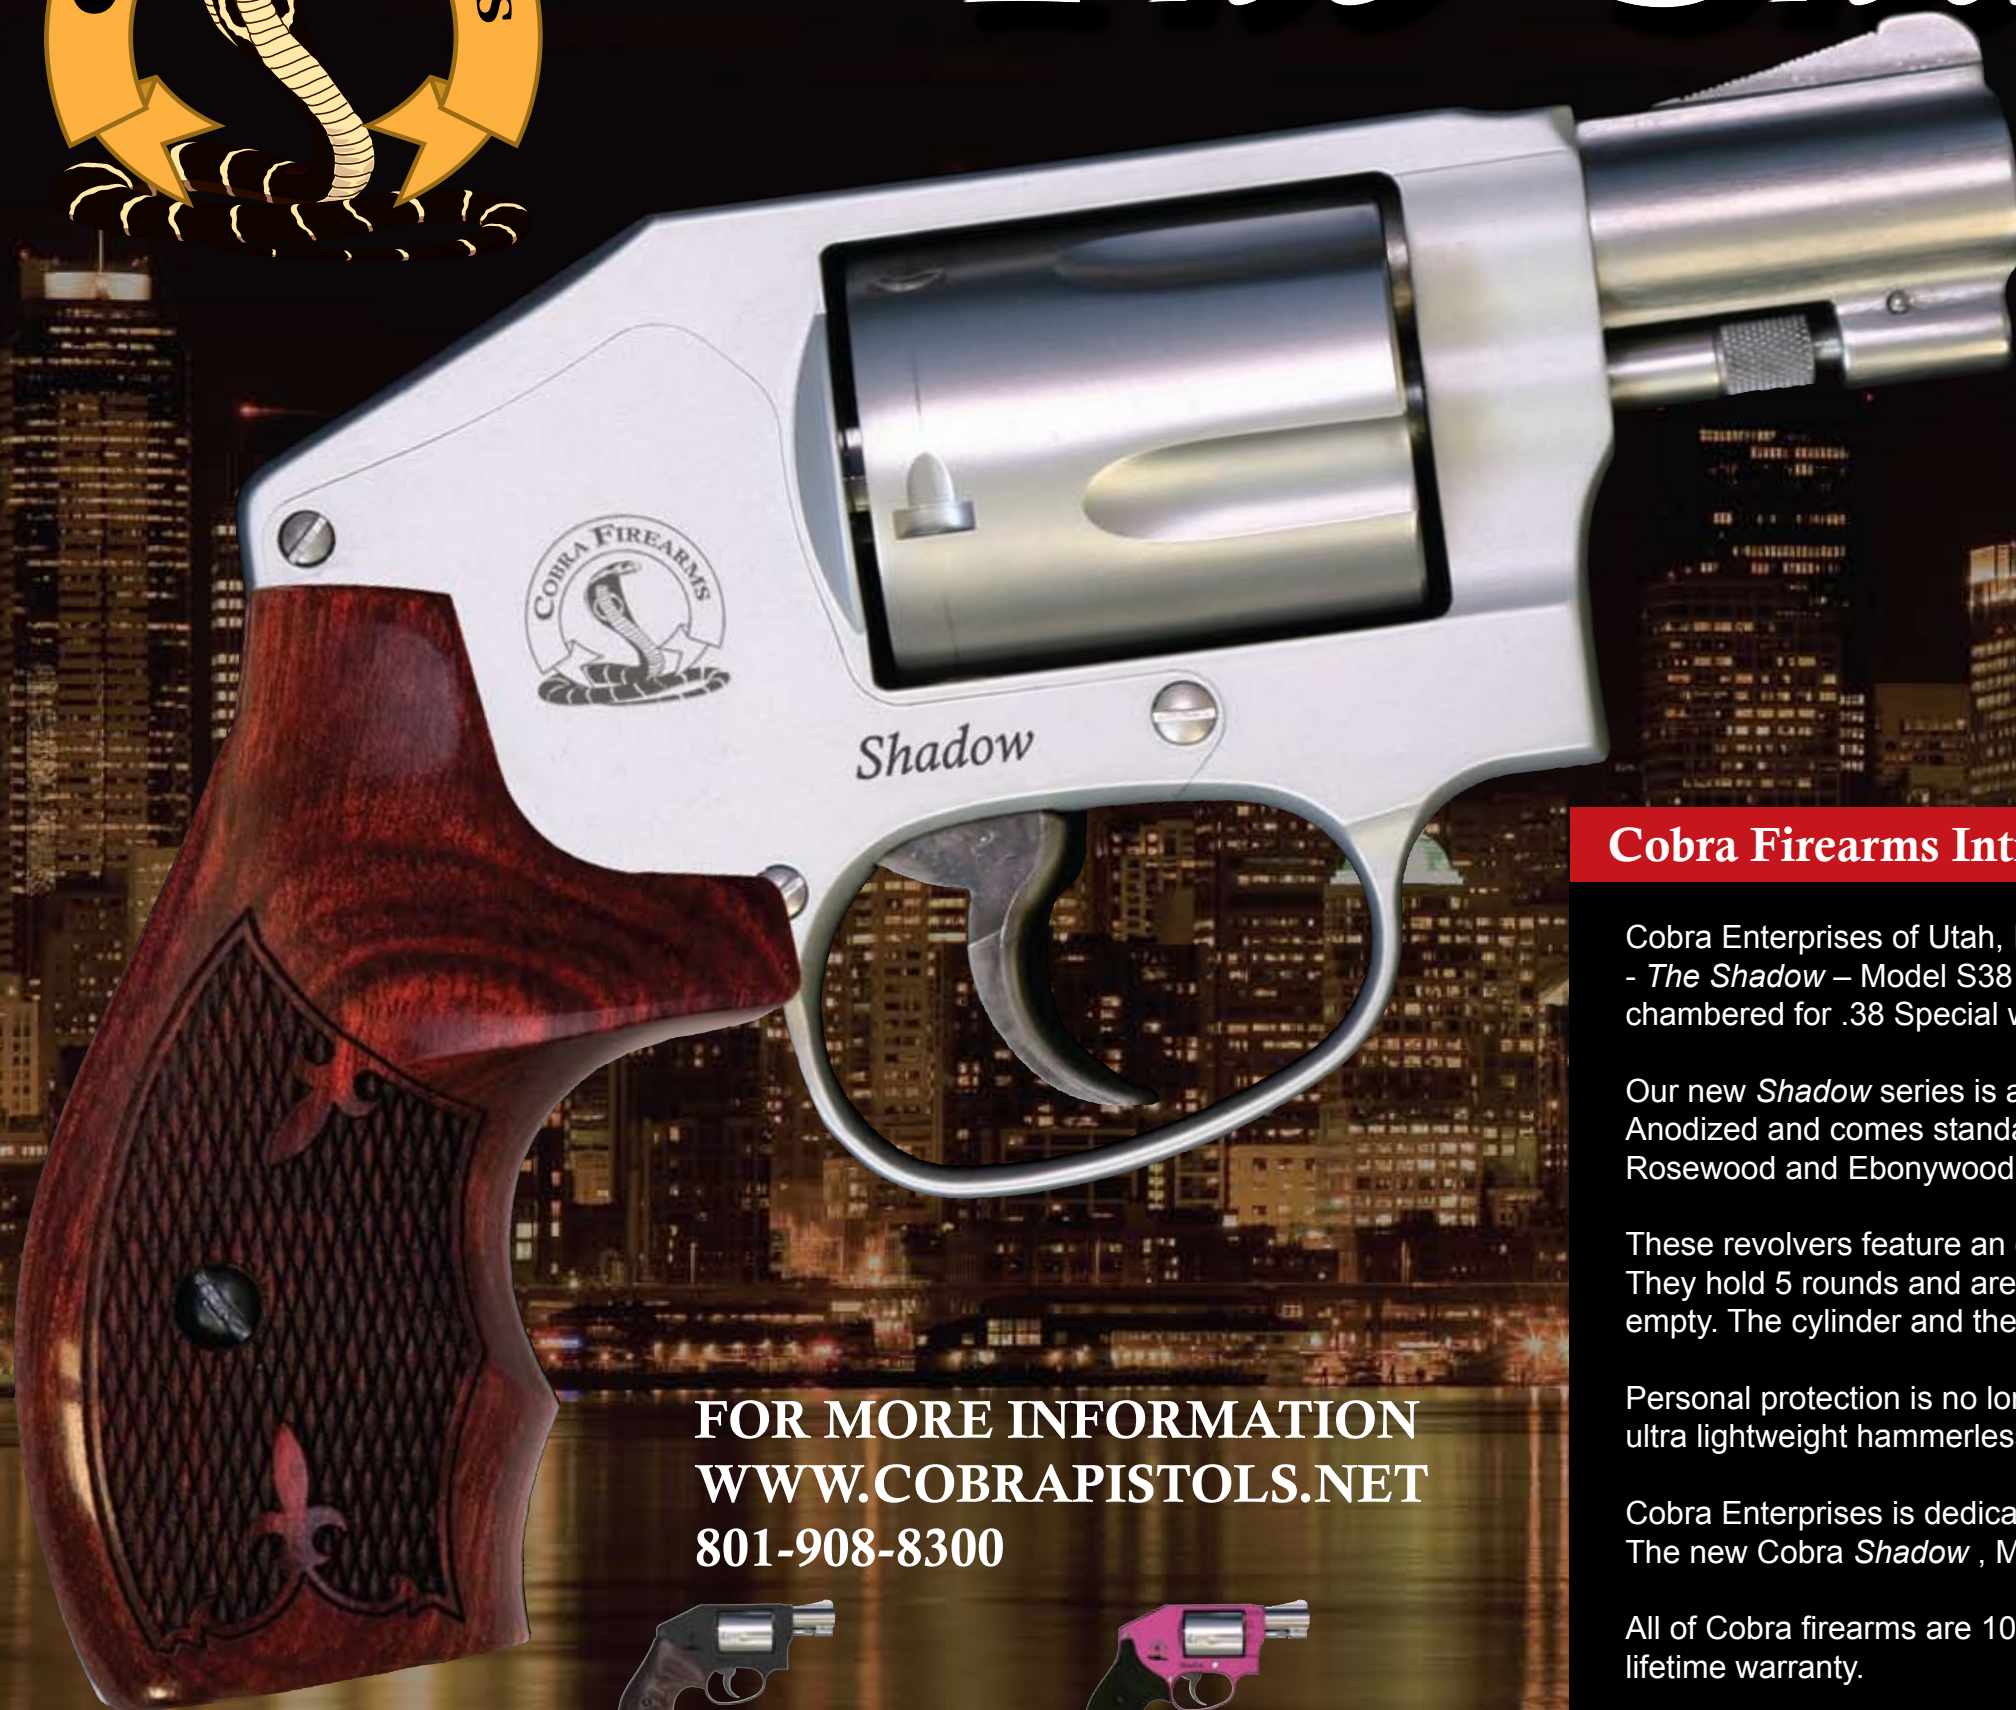

Introducing **The Shadow**

AVAILABLE EARLY 2009

**Cobra Firearms Introduces The NEW COBRA .38 Special Revolver**

Cobra Enterprises of Utah, Inc. introduces their newest addition to the Cobra Family of handguns - *The Shadow* – Model S38 Revolver. *The Shadow* is a small “J” frame ultra lightweight revolver chambered for .38 Special with +P capability.

Our new *Shadow* series is available in three finishes; Titanium Anodized, Black Anodized and Pink Anodized and comes standard with black rubber grips. Optional grips will be available in Rosewood and Ebonywood.

These revolvers feature an enclosed hammer and are double action-only with a 1 7/8” barrel. They hold 5 rounds and are 6 1/2” long, 4 1/4” high and is 1 5/16” thick. The S38 weighs only 15oz empty. The cylinder and the barrel are made from stainless steel and the frame is aluminum alloy.

Personal protection is no longer a choice, it is a must! The .38 Special +P punch coupled with an ultra lightweight hammerless design offers you everything you’re looking for in one small package.

Cobra Enterprises is dedicated to offering firearms that are effective and affordable. The new Cobra *Shadow* , Model S38, is top of the line quality at an affordable price.